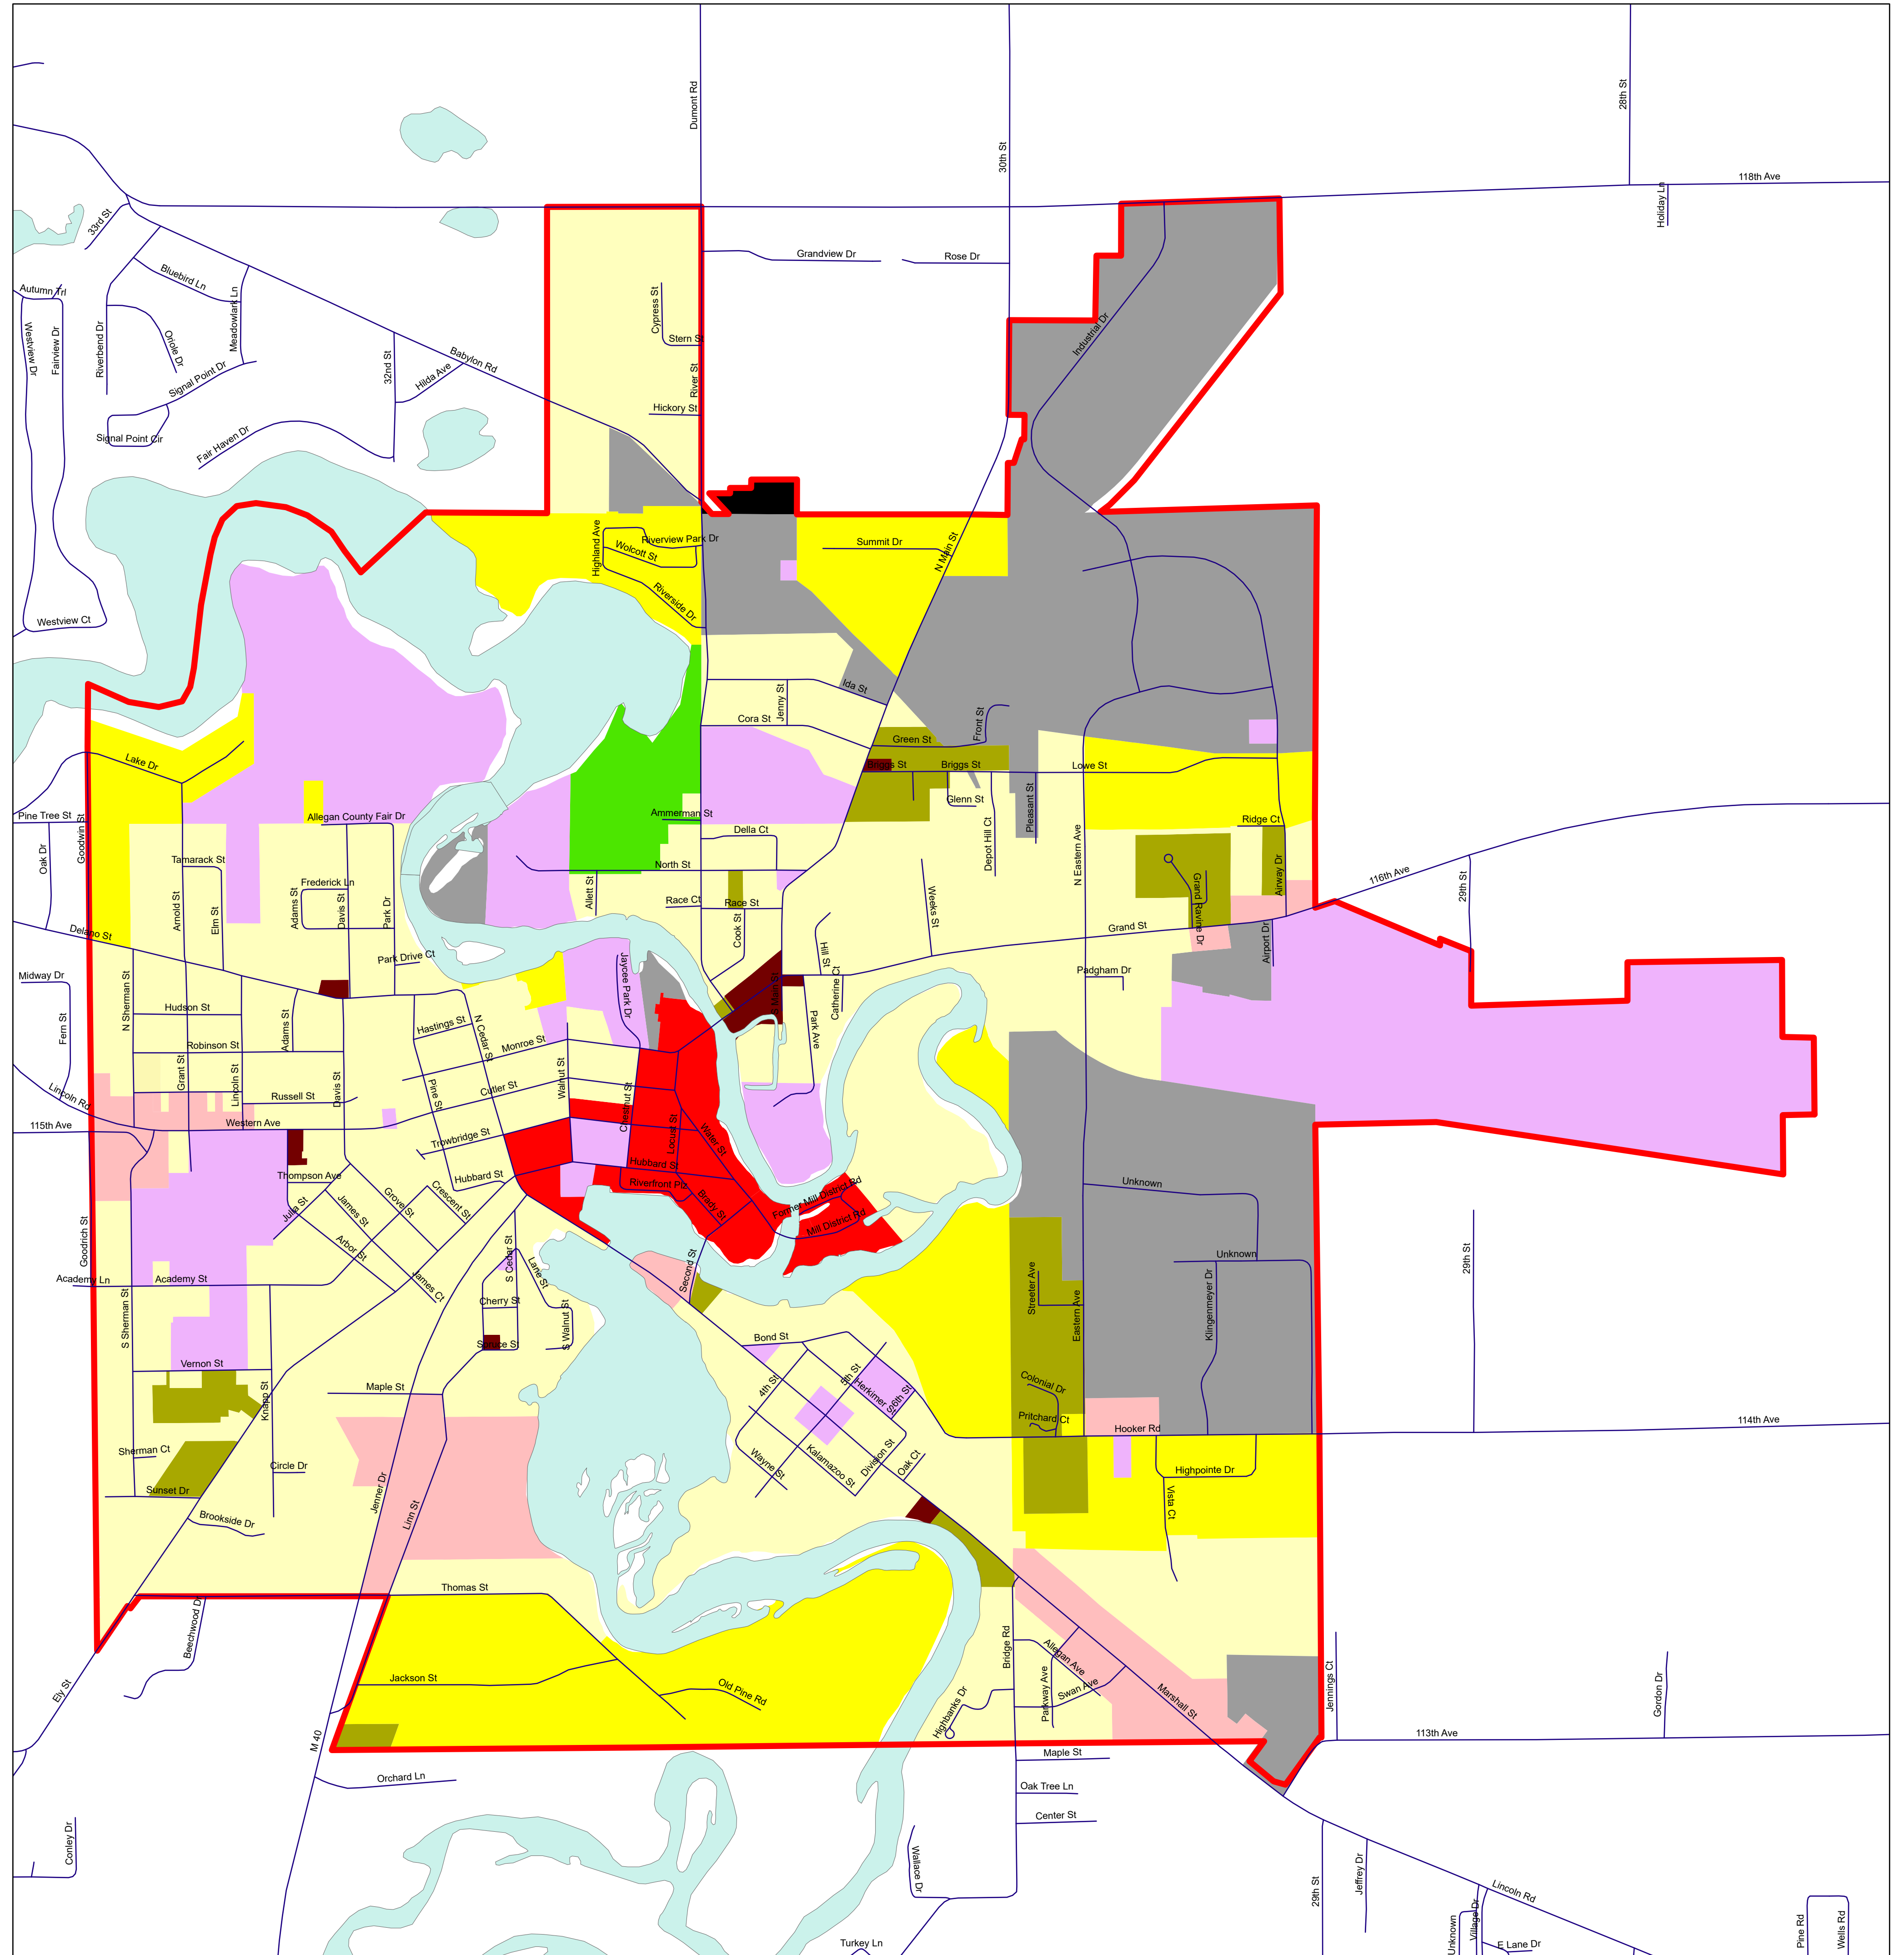

City of Allegan Zoning Map

ZONING

- CENTRAL BUSINESS DISTRICT
- GENERAL COMMERCIAL DISTRICT
- RESTRICTED COMMERCIAL DISTRICT
- MOBILE HOME RESIDENTIAL DISTRICT
- MULTI-FAMILY DWELLING UNITS
- SINGLE FAMILY RESIDENTIAL - LOW DENSITY
- SINGLE FAMILY RESIDENTIAL-MEDIUM DENSITY
- MANUFACTURING DISTRICT
- PUBLIC/GOVERNMENTAL LANDS DISTRICT
- PLANNED UNIT DEVELOPMENT
- UNKNOWN ZONING